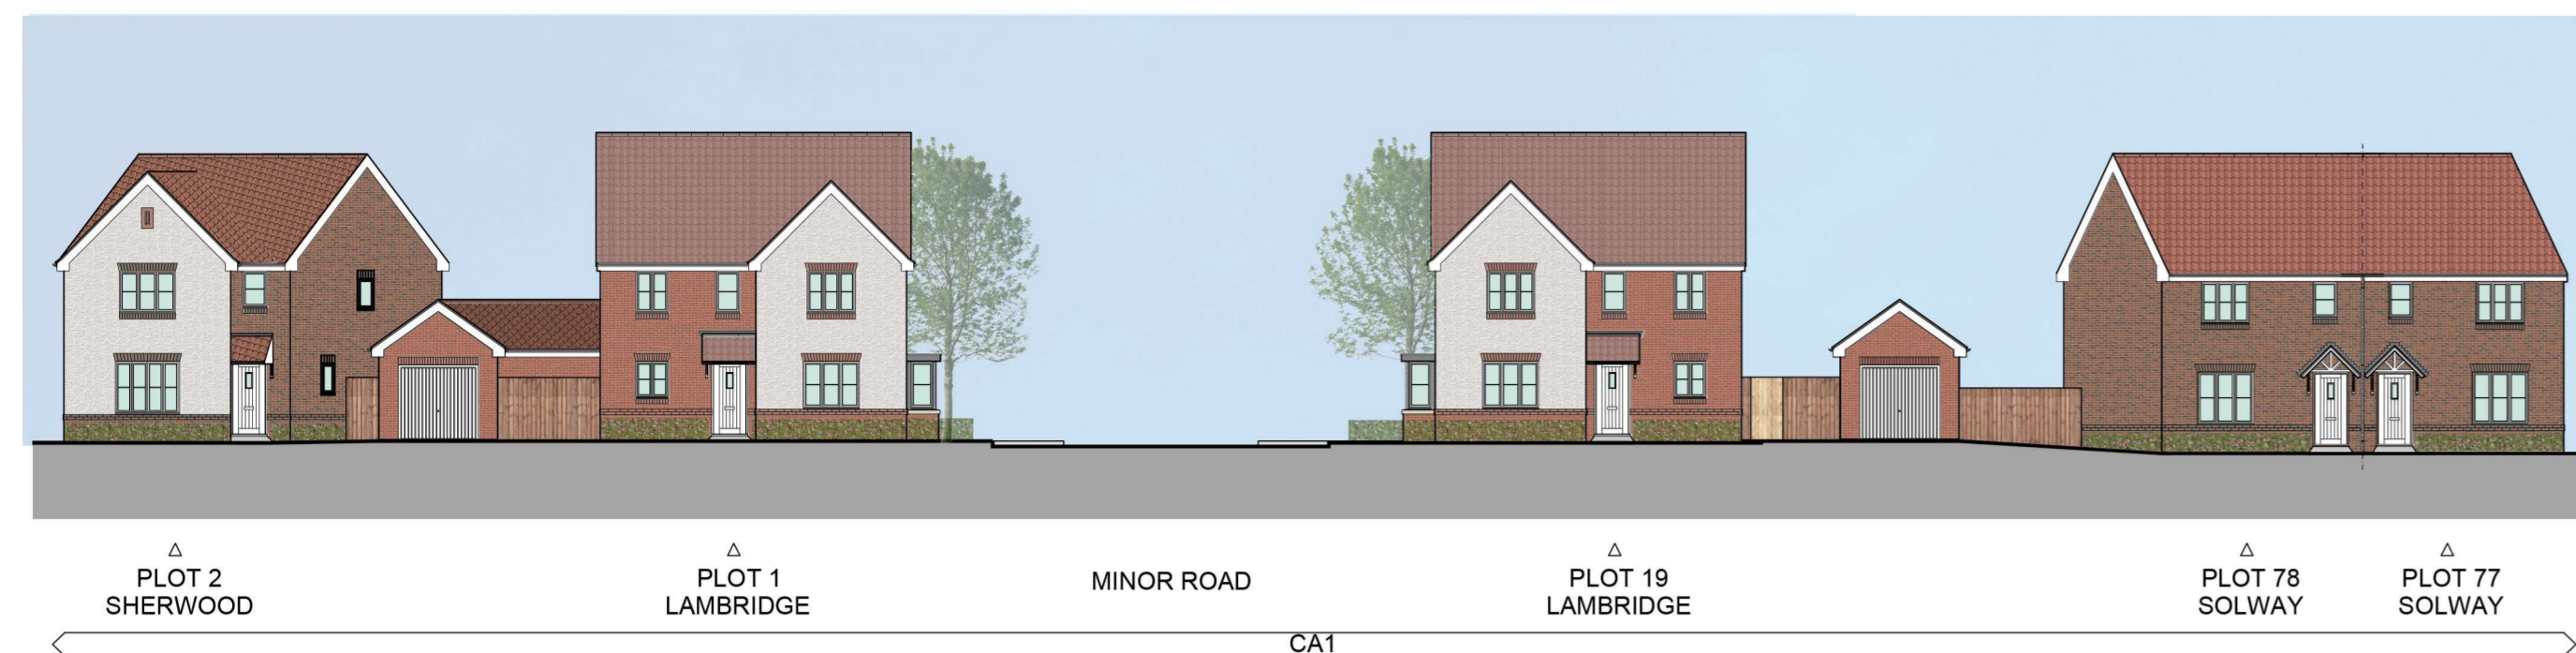

STREET SCENE E-E