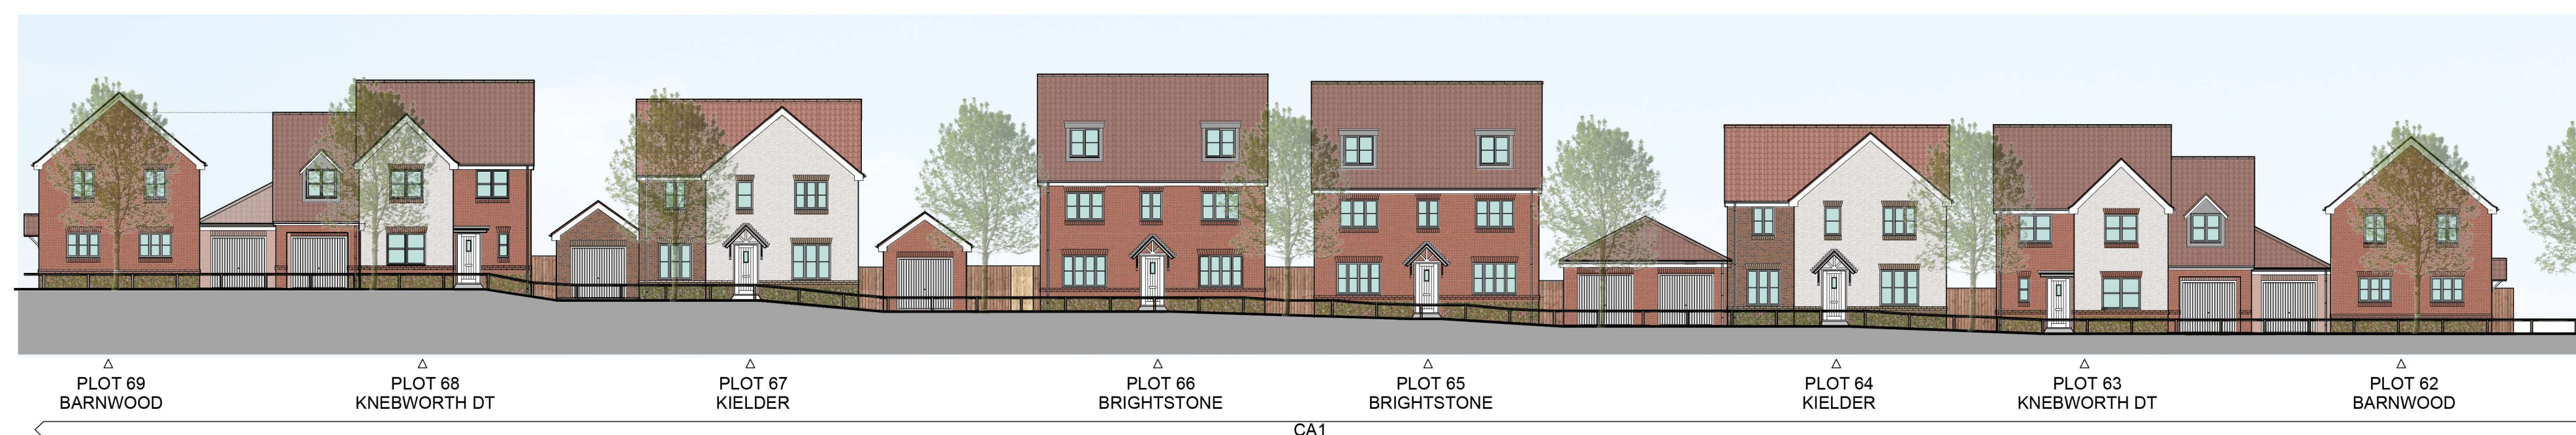

STREET SCENE D-D

Rev	Description	By	Date

Site Name:
**Abbey Road
Leiston**

Drawing:
**Street scenes A-A to F-F
Sheet 1 of 2**

Scale@A1: 1.200	Date: May'24
Drawn By: AH	Checked By: GL
Drawing No: 120-P-115	Rev: -