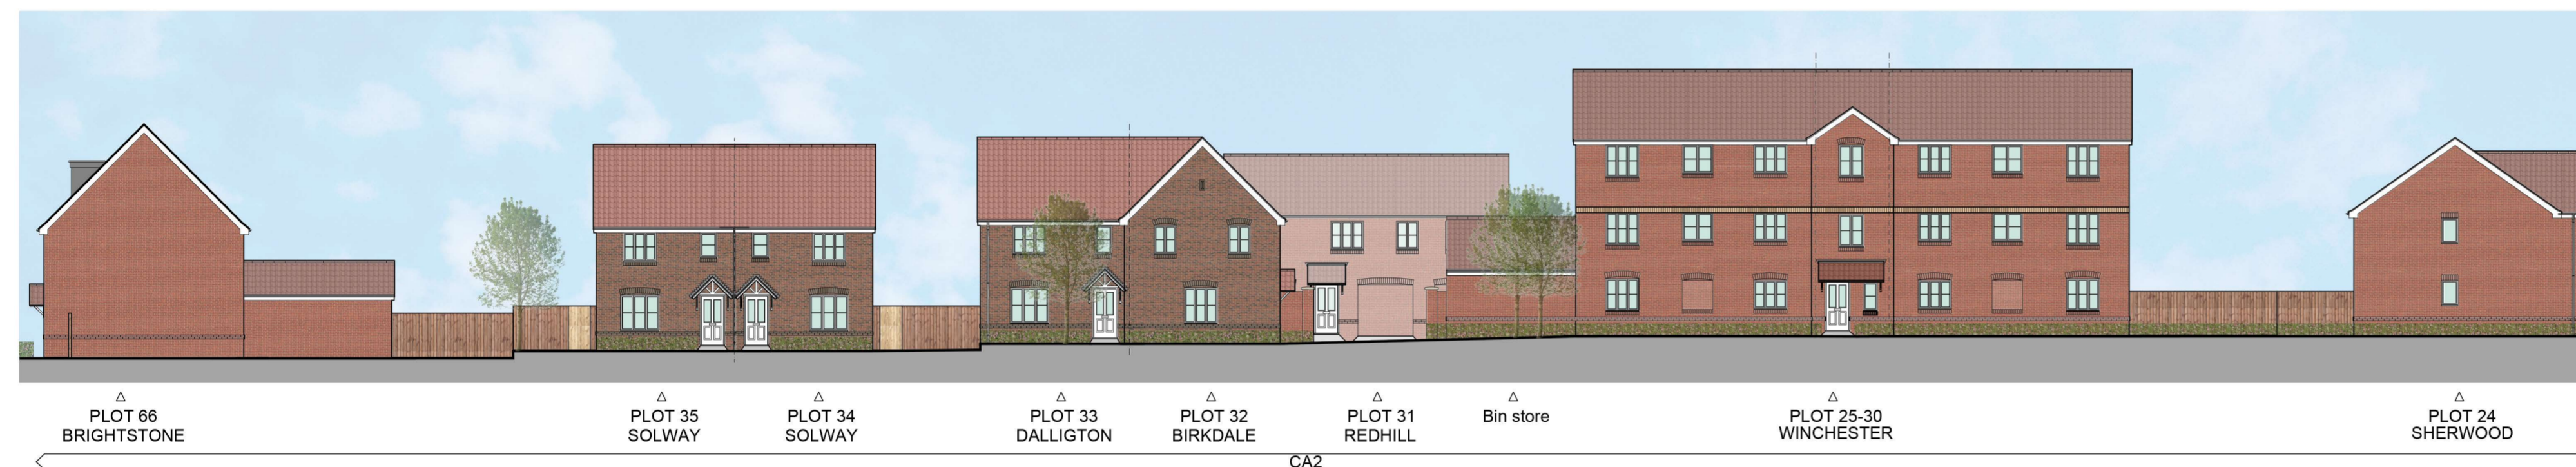

STREET SCENE F-F

Rev	Description	By	Date

PERSIMMON
Persimmon Homes Ltd.
Persimmon House
Orion Court, Orion Avenue
Great Blakenham
Suffolk IP6 0LW
Tel 01473 927400

Site Name:
**Abbey Road
Leiston**

Drawing:
**Street scenes A-A to F-F
Sheet 2 of 2**

Scale@A1: 1.200	Date: May'24
Drawn By: AH	Checked By: GL
Drawing No: 120-P-116	Rev: -